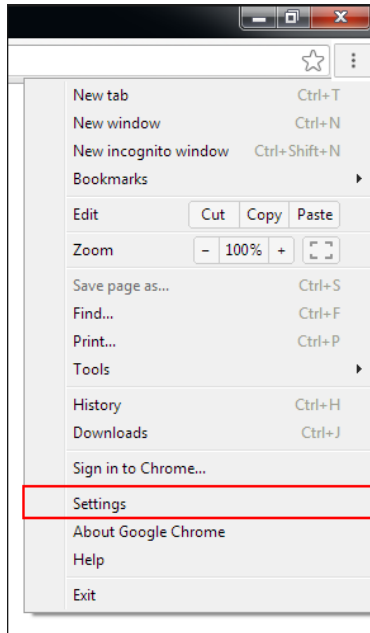

Google Chrome Flash Player Settings:

- Click on Customize & Control Google Chrome in the right-hand corner of the browser window

- Go to Settings

- Scroll to Advanced Settings at the bottom of the Settings page
- In Privacy & security, find Content settings