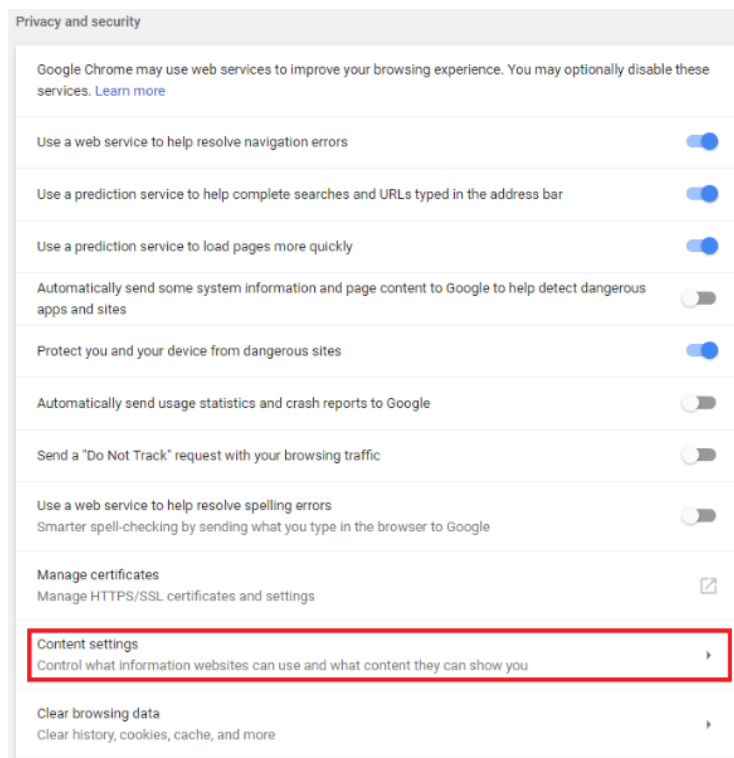

Google Chrome Flash Player Settings:

- Click on Customize & Control Google Chrome in the right-hand corner of the browser window

- Go to Settings

- Scroll to Advanced Settings at the bottom of the Settings page
- In Privacy & security, find Content settings