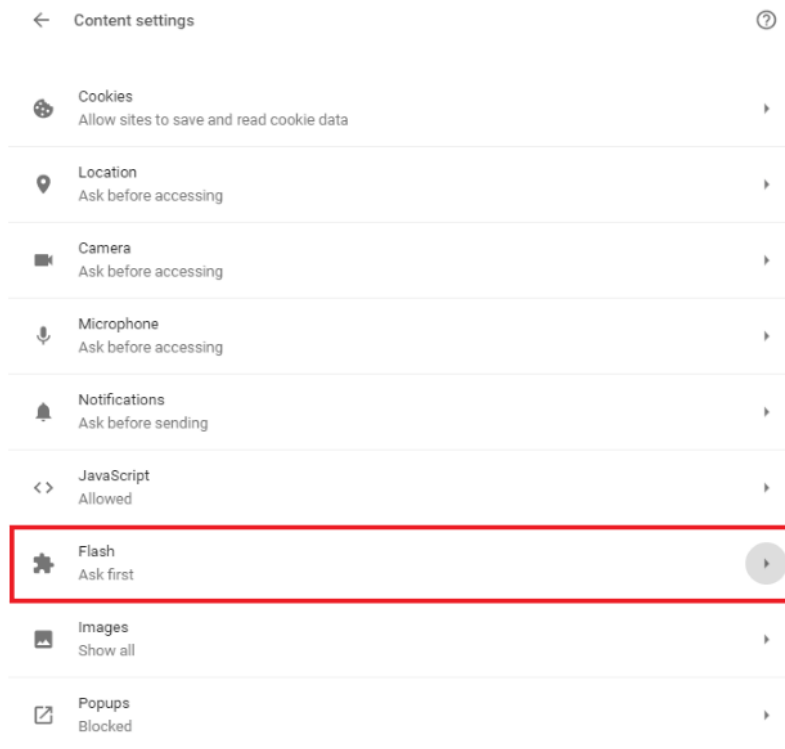

- In Content Settings, find Flash