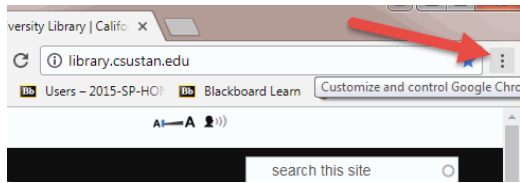

Google Chrome Flash Player Settings:

- Click on Customize & Control Google Chrome in the right-hand corner of the browser window

- Go to Settings

- Scroll to Advanced Settings at the bottom of the Settings page
- In Privacy & security, find Content settings